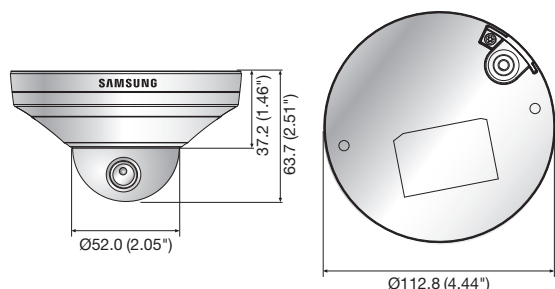

Dimensions

Unit : mm (inch)

Accessories (Optional)

SBP-300HM7 SBP-300LM SBP-300CM SBP-300WM1 SBP-300WM SBP-300B SBP-300PM SBP-300KM

	SNV-6013N/P
VIDEO	
Imaging Device	1/2.8" 2.38M CMOS (IMX136)
Total Pixels	1,952(H) x 1,116(V)
Effective Pixels	1,944(H) x 1,104(V)
Scanning System	Progressive
Min. Illumination	Color : 0.3Lux (1/30sec, F1.8, 50IRE), B/W : 0.3 Lux (1/30sec, F1.8, 50IRE)
Video Output	CVBS : 1.0Vpp / 75Ω composite, 704 x 480(N), 704 x 576(P), for installation DIP connector type
LENS	
Focal Length (Zoom Ratio)	2.8mm fixed
Max. Aperture Ratio	F1.8
Angular Field of View	H : 112° / V : 62°
Min. Object Distance	0.2m (0.66ft)
Lens Type	Fixed
Mount Type	Board-in type
OPERATIONAL	
Camera Title	Off / On (Displayed up to 45 characters)
Day & Night	Auto (Electrical) / Color / B/W
Backlight Compensation	Off / BLC
Wide Dynamic Range	120dB
Contrast Enhancement	SSDR (Samsung Super Dynamic Range) (Off / On)
Digital Noise Reduction	SSNRIII (2D+3D noise filter) (Off / On)
Digital Image Stabilization	Off / On
Defog	Off / Auto / Manual
Motion Detection	Off / On (4ea 4 points polygonal zones)
Privacy Masking	Off / On (32 zones with 4 points of polygonal)
Gain Control	Off / Low / Middle / High
White Balance	ATW / AWC / Manual / Indoor / Outdoor
Electronic Shutter Speed	Minimum / Maximum / Anti flicker (2 ~ 1/12,000sec)
Digital Zoom	16x
Flip / Mirror	Off / On
Intelligent Video Analytics	Tampering, Virtual line, Enter / Exit, (Dis)Appear, Face detection
Alarm Triggers	Motion detection, Tampering, Face detection, Video analytics, Network disconnection
Alarm Events	File upload via FTP and E-mail, Notification via E-mail, TCP and HTTP Local storage (SD/SDHC/SDXC) recording at Event
NETWORK	
Ethernet	RJ-45 (10/100BASE-T)
Video Compression Format	H.264 (MPEG-4 part 10/AVC), MJPEG
Resolution	1920 x 1080, 1280 x 1024, 1280 x 960, 1280 x 720, 1024 x 768, 800 x 600, 800 x 450, 640 x 480, 640 x 360, 320 x 240, 320 x 180
Max. Framerate	H.264 : Max. 60fps at all resolutions MJPEG : 1920 x 1080, 1280 x 1024, 1280 x 960, 1280 x 720, 1024 x 768 : Max. 15fps 800 x 600, 800 x 450, 640 x 480, 640 x 360, 320 x 240, 320 x 180 : Max.30fps
Smart Codec	Yes (Area based method)
Video Quality Adjustment	H.264 : Compression level, Target bitrate level control, MJPEG : Quality level control
Bitrate Control Method	H.264 : CBR or VBR, MJPEG : VBR
Streaming Capability	Multiple streaming (Up to 10 profiles)
IP	IPv4, IPv6
Protocol	TCP/IP, UDP/IP, RTP(UDP), RTP(TCP), RTCP,RTSP, NTP, HTTP, HTTPS, SSL, DHCP, PPPoE, FTP, SMTP, ICMP, IGMP, SNMPv1/v2c/v3(MIB-2), ARP, DNS, DDNS, QoS, PIM-SM, UPnP, Bonjour
Security	HTTPS(SSL) login authentication, Digest login authentication IP address filtering, User access log, 802.1x authentication
Streaming Method	Unicast / Multicast
Max. User Access	15 users at unicast mode
Edge Storage	micro SD/SDHC/SDXC Motion images recorded in the SDXC/SDHC/SD memory card can be downloaded NAS (Network Attached Storage)
Application Programming Interface	ONVIF profile S, SUNAPI, SVNP 1.2
Webpage Language	English, French, German, Spanish, Italian, Chinese, Korean, Russian, Japanese, Swedish, Danish, Portuguese, Turkish, Polish, Czech, Rumanian, Serbian, Dutch, Croatian, Hungarian, Greek, Finnish, Norwegian
Web Viewer	Supported OS : Windows XP / VISTA / 7 / 8, MAC OS X 10.7 or higher Supported Browser : Microsoft Internet Explorer (Ver. 10, 9, 8, 7) or higher, Mozilla Firefox (Ver. 19, 18, 17, 16, 15, 14, 13, 12, 11, 10, 9) or higher, Google Chrome (Ver. 25, 24, 23, 22, 21, 20, 19, 18, 17, 16, 15) or higher, Apple Safari (Ver. 6.0.2)(Mac OS X 10.8, 10.7 only), 5.1.7) or higher * Mac OS X only
Central Management Software	SmartViewer
ENVIRONMENTAL	
Operating Temperature / Humidity	-20°C ~ +55°C (-4°F ~ +131°F) / Less than 90% RH
Storage Temperature / Humidity	-30°C ~ +60°C (-22°F ~ +140°F) / Less than 90% RH
Ingress Protection	IP66
Vandal Resistance	IK10
ELECTRICAL	
Input Voltage / Current	PoE (IEEE802.3af class3)
Power Consumption	Max. 7.5W
MECHANICAL	
Color / Material	Ivory / Aluminum
Dimensions (WxH)	Ø112.8 x 63.7mm (Ø4.44" x 2.51")
Weight	550g (1.21 lb)